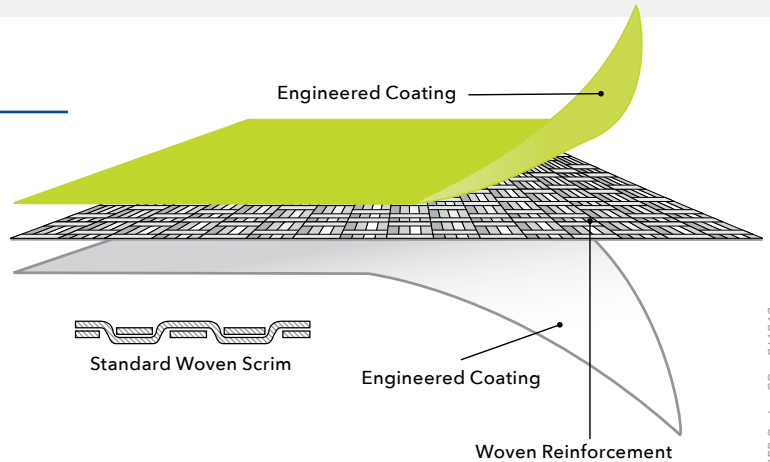

## NOVASHIELD™ RU10-6 & RB10-6

NovaShield™ 250 series membrane structure fabric is a medium weight premium coated woven fabric with enhanced UV protection.

The proprietary coating on IPG® manufactured material contributes to easy cleaning, quick snow removal and is naturally resistant to mold so you can feel confident when storing your protective cover in the off-season. IPG® offers a great selection of colored fabrics that have the same light weight and strength Novashield™ is known for.

### FEATURES & BENEFITS

- Enhanced UV protection for long service life
- High strength-to-weight ratio
- Wider widths (up to 144") means fewer seams and lower manufacturing costs
- Proprietary coating enhances abrasion resistance, flex resistance, seam strength and longevity
- Dirt repelling LDPE coating
- 5 year warranty

## PRODUCT ATTRIBUTES

CHARACTERISTICS	RU10-6 2.5 Structure Fabric	RB10-6 2.5 Structure Fabric
Weave	Woven Clear HDPE Tapes	Woven Black HDPE Tapes
Coating	LDPE with UV stabilizers 2.5 mil (59 g/m <sup>2</sup> )/side	LDPE with UV stabilizers 2.5 mil (59 g/m <sup>2</sup> )/side
Thickness (ASTM D1777)	16 mils (0.4mm)	16 mils (0.4 mm)
Weight	7.3 oz/yd <sup>2</sup> (247 g/m <sup>2</sup> )	7.3 oz/yd <sup>2</sup> (247 g/m <sup>2</sup> )
Cores	4" or 5" I.D. available	4" or 5" I.D. available
Width	Up to 144"(-0, +0.5)	Up to 144"(-0, +0.5)
Length	Minimum 500 yds/roll; up to 2000 yds/roll (1828 m)	Minimum 500 yds/roll; up to 2000 yds/roll (1828 m)
Colors	White, Gray, Green, Tan, Brown, and Clear	Green, Blue, Gray, Taupe, and Tan
Limited Warranty	5 years	5 years