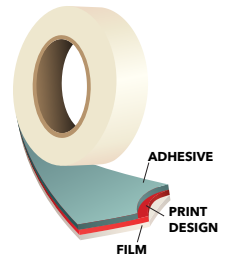

i tape

PRINTED CARTON SEALING TAPES

SURFACE PRINT

- MOQ as little as 10 cases
- Prints up to 3 ink colors
- Short lead times
- Tan and Reverse printing available upon request in select styles
 - *Subject to upcharge*

LOCK PRINT

- MOQ as little as 2 pallets
- Prints up to 3 ink colors
- Image protected from damage by both adhesive and film
- Available as part of our container direct program

STANDARD PRINTS

Please contact your IPG sales or customer service representative for additional information.
888-898-7834 | itape.com