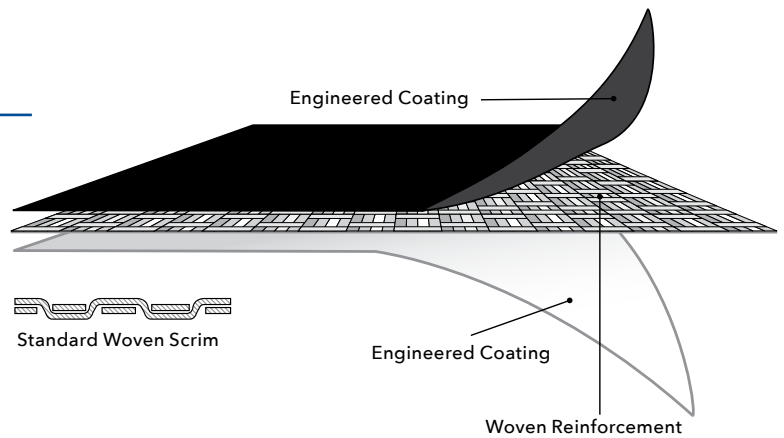

CLARO™ OPAQUE

STRONG AND DARK!

Claro™ Opaque is strong, yet flexible fabric that eliminates star-lighting and gives a truly blackout experience. Claro Opaque is woven from high density polyethylene slit tapes and coated with an exclusive process to ensure blackout stays dark in a medium weight cover.

FEATURES & BENEFITS

- Enhanced UV protection for longer service life
- High strength-to-weight ratio
- Lightweight material making installation easier and faster while reducing cost
- Proprietary coating provides heavyweight blackout properties in a medium weight cover
- Dirt repelling LDPE coating
- Excellent tear resistance
- 5 year limited warranty